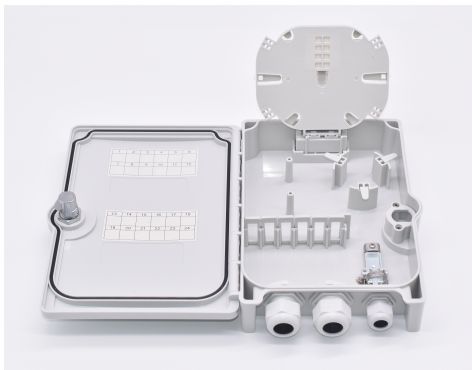

# Network Interface Device (NID)

PN: HE-12NID-01

**NetSource Network Interface Device (NID)** enclosure is equipped with integrated fiber management, providing additional storage capacity, and a bulkhead panel that can accommodate up to four users.

The cable access ports are furnished with weather-tight grommets, which can be adjusted.

## **Features**

---

- Accepts 12 SC or 24 LC connectors (Patch and Splice)
- Accepts 1x8 splitters
- Input: 1x10mm and dielectric flat drop
- Output: 2x9mm - 18mm
- Indoor/Outdoor, IP65, K7
- Key lock (Screw lock available)
- Dimensions: 10.15" x 7.32" x 2.48"