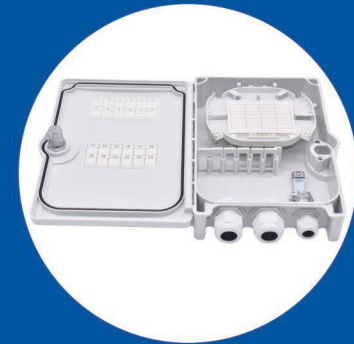

- 1 SC or 2 LC connectors (Patch & Splice)
  - Indoor use, IK 9
  - Single gang electrical box mounting
  - Slide on cover
  - Dimensions: 3.5" x 5.8" x 0.65"
  - Low profile
- PN: HE-SFMNT-LP

- 2 SC or 4 LC connectors (Patch & Splice)
  - Splitters: 1x2
  - Input: 1x10mm and dielectric flat drop
  - Output: 4.8mm
  - Indoor/Outdoor, IP65, K7
  - Wall mount
  - Key lock
  - Dimensions: 8.18" x 6.02" x 2.04"
- PN: HE-02NID-02

- 4 SC or 8 LC connectors (Patch)
  - Cable OD: 4x3mm-6mm or Flat 2x3mm
  - Indoor/Outdoor, IP65
  - Wall mount
  - Sliding latch and screw lock
  - 30ft of cable storage
  - Dimensions: 8.34" x 6.88" x 2.36"
- PN: HE-04NID-01

- 6 SC or 8 LC connectors (Patch & Splice)
  - 12 LC connectors (Patch only)
  - Splitters: 1x4
  - Input: 1x9mm
  - Output: 6x3mm or 4.8x8mm Flat Drop
  - Indoor/Outdoor, IP65
  - Screw lock
  - Wall mount
  - Dimensions: 8.26" x 5.51" x 1.52"
- PN: HE-06NID-01

- 12 SC or 24 LC connectors (Patch & Splice)
  - Splitters: 1x8
  - Input: 1x10mm and dielectric flat drop
  - Output: 2x9mm - 18mm
  - Indoor/Outdoor, IP65, K7
  - Key lock
  - Dimensions: 10.15" x 7.32" x 2.48"
- PN: HE-12NID-01