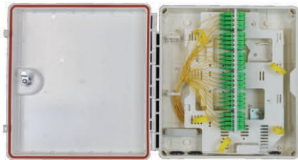

- 6 SC or 8 LC connectors (Patch & Splice)
  - 12 LC connectors (Patch only)
  - Splitters: 1x4
  - Input: 1x9mm
  - Output: 6x3mm or 4.8x8mm Flat Drop
  - Indoor/Outdoor, IP65
  - Screw lock
  - Wall mount
  - Dimensions: 8.26" x 5.51" x 1.52"
- PN: HE-06NID-01

- 12 SC or 24 LC connectors (Patch & Splice)
  - Splitters: 1x8
  - Input: 1x10mm and dielectric flat drop
  - Output: 2x9mm - 18mm
  - Indoor/Outdoor, IP65, K7
  - Key lock
  - Dimensions: 10.15" x 7.32" x 2.48"
- PN: HE-12NID-01

- 1 SC or 1 Duplex LC connectors
  - Cable OD: 3mm - 5mm
  - Indoor/Outdoor, IP65
  - Wall mount
  - 50ft of cable storage
  - Dimensions: 13.46" x 13.03" x 3.35"
- PN: HE-01NID-01

- 16 SC or 32 LC connectors
  - Input: 4x9mm - 16mm
  - Output: 16x3mm
  - Splice Tray: 2x24 fibers per tray
  - Indoor/Outdoor, IP55
  - Dimensions: 13.38" x 8.66" x 3.93"
- PN: SFST-S2

- 24 SC or 48 LC connectors
  - Splitters: 1x12 or 1x16
  - Input: 2x14mm
  - Output: 24x5mm
  - Splice: 1x24 fibers
  - Indoor/Outdoor, IP66
  - Wall or pole mount
  - Dimension: 12.59" x 9.44" x 3.93"
- PN: HE-48NID-01