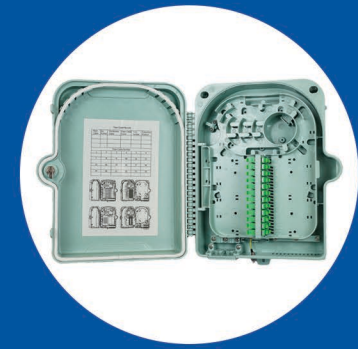

1. 24 SC or 48 LC connectors
   - Splitters: 1x12 or 1x16
   - Input: 2x14mm
   - Output: 24x5mm
   - Splice: 1x24 fibers
   - Indoor/Outdoor, IP66
   - Wall or pole mount
   - Dimension: 12.59" x 9.44" x 3.93"
2. PN: HE-48NID-01

1. 48 SC or 96 LC connectors
   - Splitters: 1x36 or 3x16
   - Cable OD: 2x19mm, 2x25mm
   - Splice Tray: 2x24 fibers per tray
   - Indoor/Outdoor, IP65
   - Wall or pole mount
   - Dimension: 14.17" x 17.71" x 6.10"
2. PN: HE-96NID-01