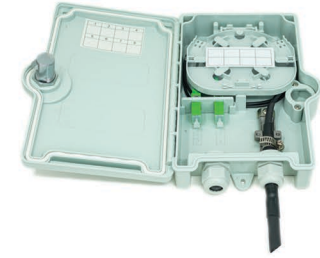

# NID, MDU & Terminals

- 2 SC or 4 LC connectors (Patch & Splice)
  - Indoor use, IK 9
  - Single gang electrical box mounting
  - Slide on cover
  - Dimensions: 7.08" x 3.26" x 0.94"
- PN: HE-SFMNT-01

- 1 SC or 2 LC connectors (Patch & Splice)
  - Indoor use, IK 9
  - Single gang electrical box mounting
  - Slide on cover
  - Dimensions: 3.5" x 5.8" x 0.65"
  - Low profile
- PN: HE-SFMNT-LP

- 2 SC or 4 LC connectors (Patch & Splice)
  - Splitters: 1x2
  - Input: 1x10mm and dielectric flat drop
  - Output: 4.8mm
  - Indoor/Outdoor, IP65, K7
  - Wall mount
  - Key lock
  - Dimensions: 8.18" x 6.02" x 2.04"
- PN: HE-02NID-02

- 4 SC or 8 LC connectors (Patch)
  - Cable OD: 4x3mm-6mm or Flat 2x3mm
  - Indoor/Outdoor, IP65
  - Wall mount
  - Sliding latch and screw lock
  - 30ft of cable storage
  - Dimensions: 8.34" x 6.88" x 2.36"
- PN: HE-04NID-01

- 6 SC or 8 LC connectors (Patch & Splice)
  - 12 LC connectors (Patch only)
  - Splitters: 1x4
  - Input: 1x9mm
  - Output: 6x3mm or 4.8x8mm Flat Drop
  - Indoor/Outdoor, IP65
  - Screw lock
  - Wall mount
  - Dimensions: 8.26" x 5.51" x 1.52"
- PN: HE-06NID-01