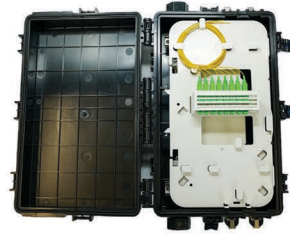

1. 16 SC or 32 LC connectors
   - Input: 4x9mm - 16mm
   - Output: 16x3mm
   - Splice Tray: 2x24 fibers per tray
   - Indoor/Outdoor, IP55
   - Dimensions: 13.38" x 8.66" x 3.93"
2. PN: SFST-S2