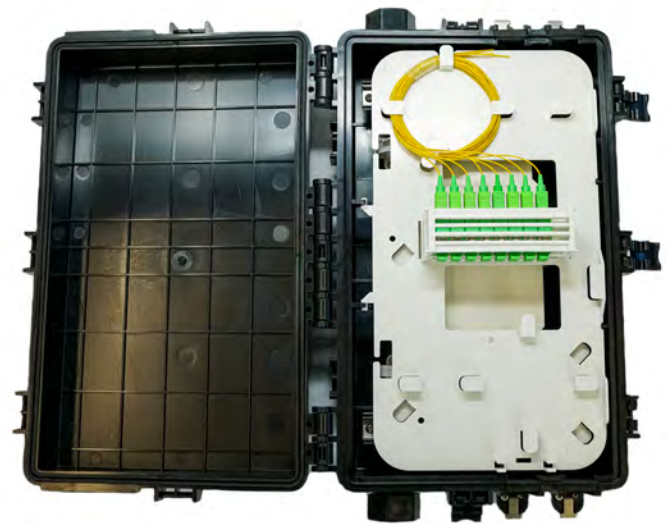

Single Fiber Splice Terminal Series 2

NetSource's Single Fiber Splice Terminal (SFST) Series 2 is an enclosure that supports up to 16 3mm drop cables (8 per grommet) for MDU installations. The SFST Series 2 is an IP55 rated enclosure that can be utilized on strands, poles, pedestals, ground vaults or enclosures. The SFST Series 2 is available pre-loaded in a variety of configurations with splice trays and pigtails.

PN: SFST-S2

Features

- Accepts 16 SC/APC or 32 LC connectors
- Splice Tray: 2x24 fibers per tray
- Input: 4x9mm - 16mm
- Indoor/Outdoor, IP55
- Output: 16x3mm
- Dimensions: 13.38" x 8.66" x 3.93"

260 Progress Drive
Manchester, CT 06042