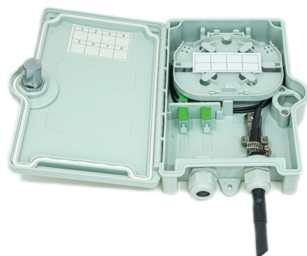

# NID Enclosures

- 2x SC ports
  - 1x2 Splitter or 4 Splices
  - Input: OptiTap® compatible connector
  - Output: Flat Drop, ROC, and 3-16.2mm Round Cable
  - Hinged lid opens to 60°, locks securely, and is fully removable
  - Screw lock
  - Dimensions: 8.91" x 6.00" x 1.80"
- PN: HE-02NID-05

- 2x SC ports
  - 1x2 Splitters or 4 Splices
  - Input/Output: Liquid tight grommets for Flat Drop, ROC, and 3-5mm Round Cable
  - Hinged lid opens to 60°, locks securely, and is fully removable
  - Screw lock
  - Dimensions: 8.91" x 6.00" x 1.80"
- PN: HE-02NID-05LT

- 4x SC ports
  - 1x2 or 1x4 Splitters
  - Input/Output: Flat Drop, ROC, and 3-16.2mm Round Cable
  - Hinged lid opens to 60°, locks securely, and is fully removable
  - 1" Conduit tie down
  - Screw lock
  - Dimensions: 7.00" x 7.00" x 2.275"
- PN: HE-04NID-02

- 1x SC port
  - Input/Output: Flat Drop, ROC, and 3-16.2mm Round Cable
  - Built in storage 50ft of cable
  - 1" Conduit tie down
  - Screw lock
  - Dimensions: 9.89" x 10.28" x 2.95"
- PN: SP-NID01-SPL